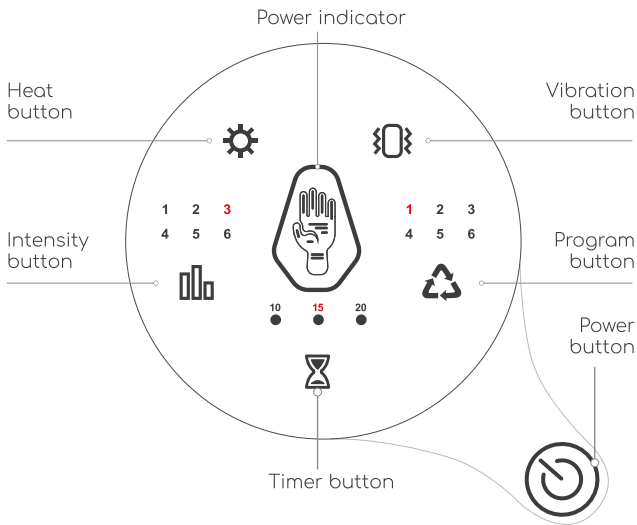

Control panel

Control Panel Functions

- **Power button:** Turn Powerhands on or off. Press for 2 seconds to turn it on, it will start to work with the default setting mode: P1 mode, level 3 intensity and timer in 15 minutes. To turn it off press 2 seconds again.
- **Heat button:** Press it to turn on/turn off the heating function. The symbol changes to red, it would take up to 5 minutes to reach the maximum temperature.